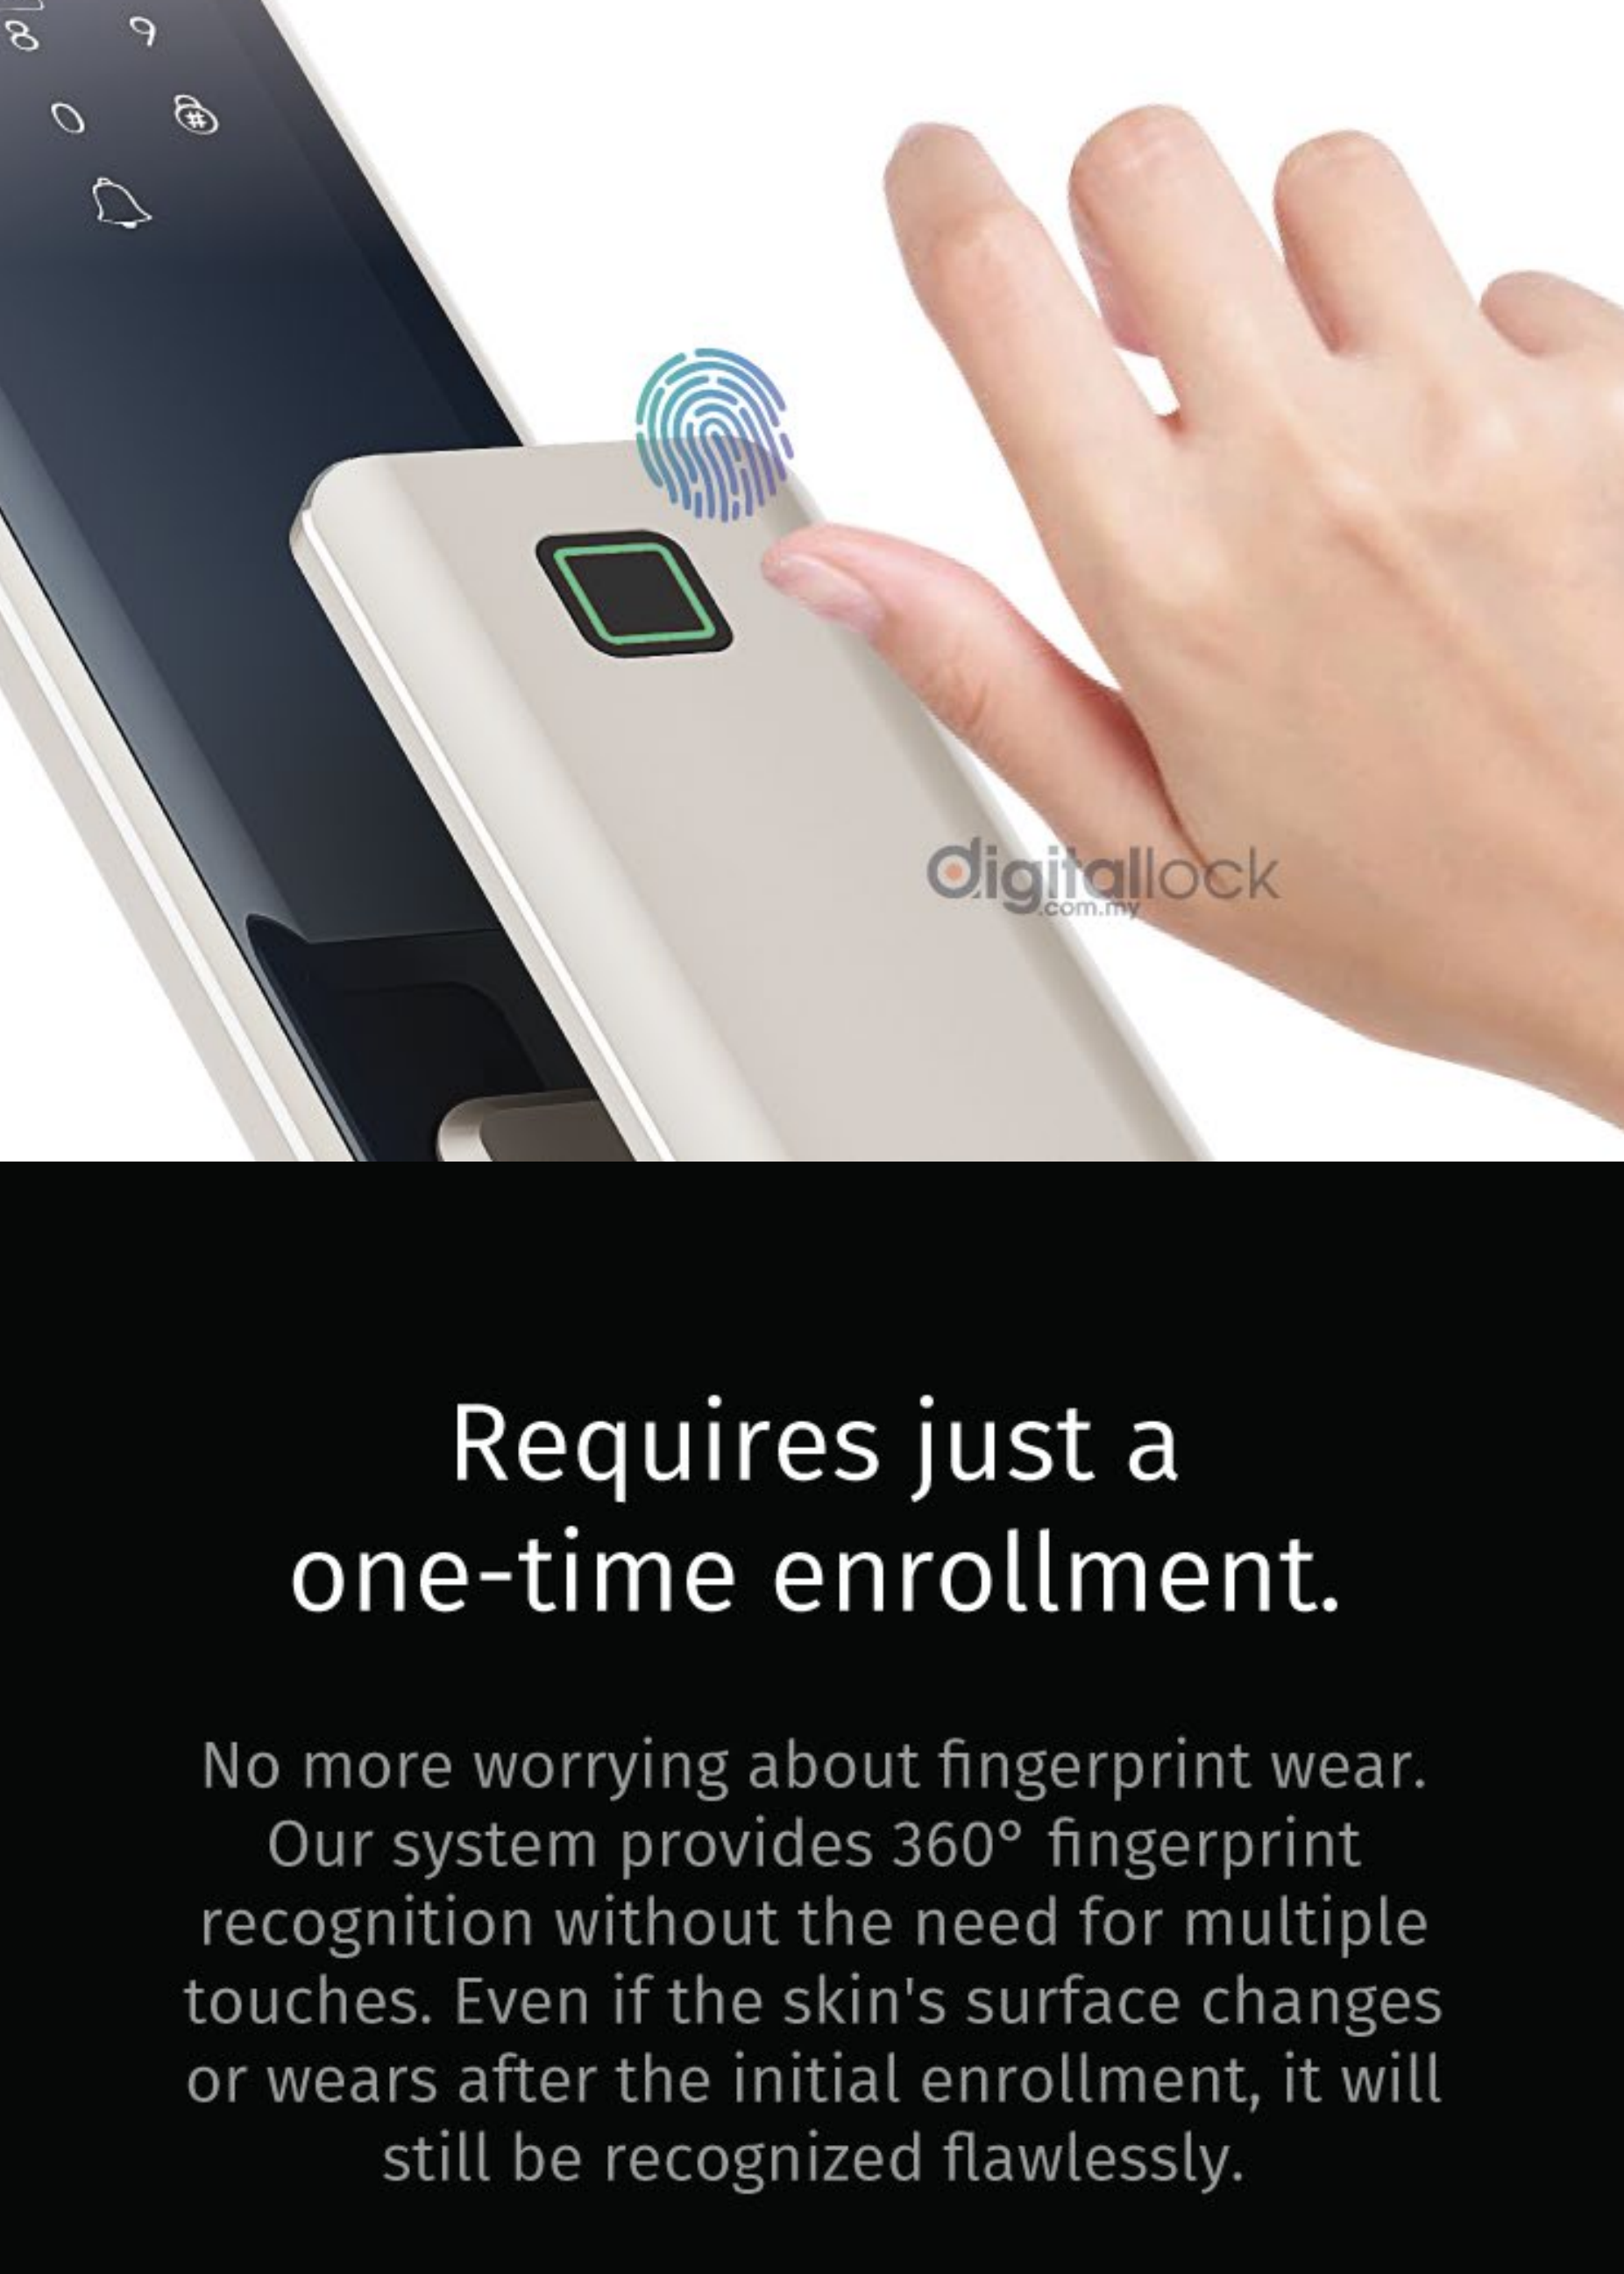

digitallock.com.my

Unlock in 0.4 Seconds with Facial Recognition

Our system utilizes advanced dual-camera detection technology inspired by the visual principles of the human eye. By continuously capturing images and leveraging AI-driven biomimetic facial analysis, it accurately distinguishes between live faces and fake photos. With an impressive accuracy rate of over 99.8%, our cutting-edge dual-camera technology delivers the ultimate 'face unlocking' experience.

digitallock.com.my

You can unlock without taking off your mask.

Fearless of sweat stains on hands.

No height limit. Can be used by the whole family.

Higher safety. No Contact. No marks Left.

Swedish FPC Fingerprint Recognition AI New Technology

Ditching traditional optical and semiconductor fingerprint recognition, our system features the Swedish FPC fingerprint sensor paired with an AI-powered intelligent learning chip. This combination offers an exceptionally fast unlocking experience - simply grab the handle to unlock.

<0.5s
Fingerprint Extraction Time

<0.001%
False Acceptance Rate (FAR)

digitallock.com.my

Requires just a one-time enrollment.

No more worrying about fingerprint wear. Our system provides 360° fingerprint recognition without the need for multiple touches. Even if the skin's surface changes or wears after the initial enrollment, it will still be recognized flawlessly.