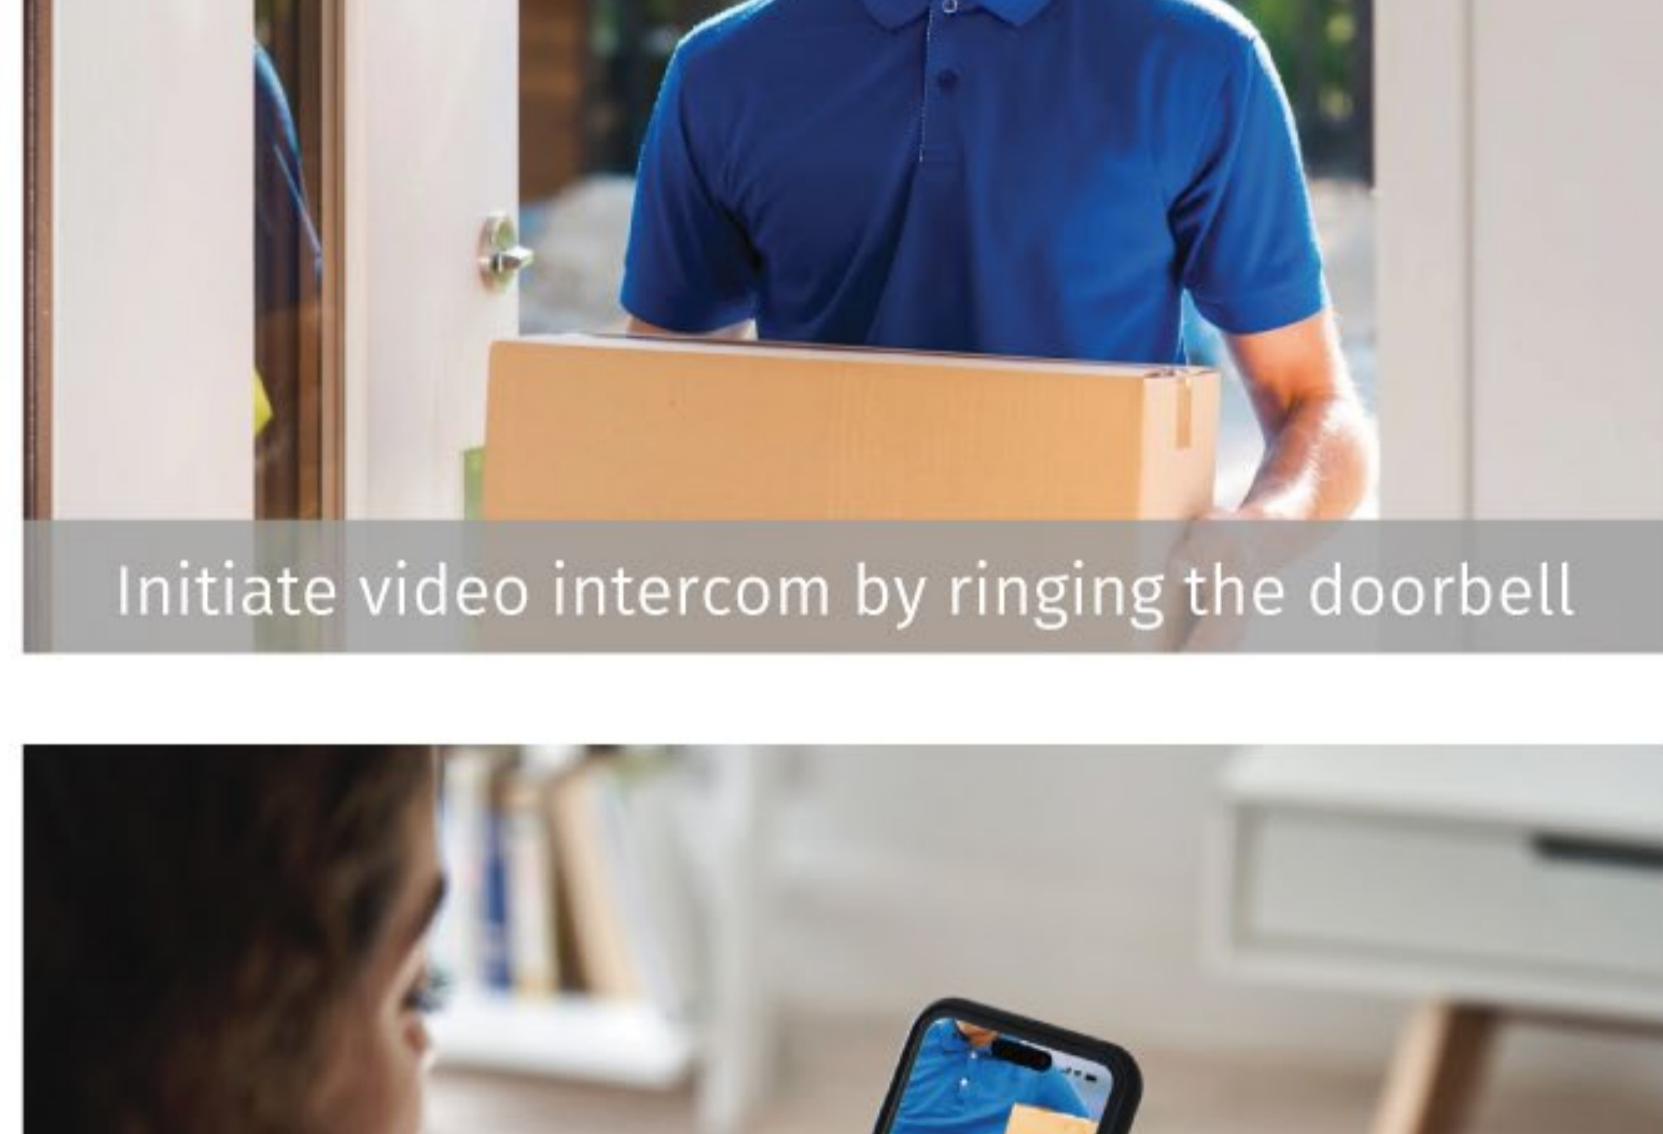

5-inch Display for Clear and Detailed Viewing.

Equipped with a flagship-grade image sensor and a high-definition wide-angle camera, it captures almost no blind spots, delivering image clarity several times greater than 720P.

- 1080P
- 140° Wide-angle
- HD Pixels
- Light Correction

Wide-angle Camera

Regular Camera

Dual-Mode Visual Intercom

Enable remote conversations even when you're away from home. Utilizes two methods to initiate visual intercom As convenient as being outside or in the bedroom.

Stay connected, at home or on the go, with your phone in hand.

Adaptable to global WiFi connections same version for domestic and international use.

- Monitoring Mode
- Remote Unlocking
- Temporary Password
- Multi Language
- Surveillance Browsing
- Home Management
- Gallery Storage
- Online Services