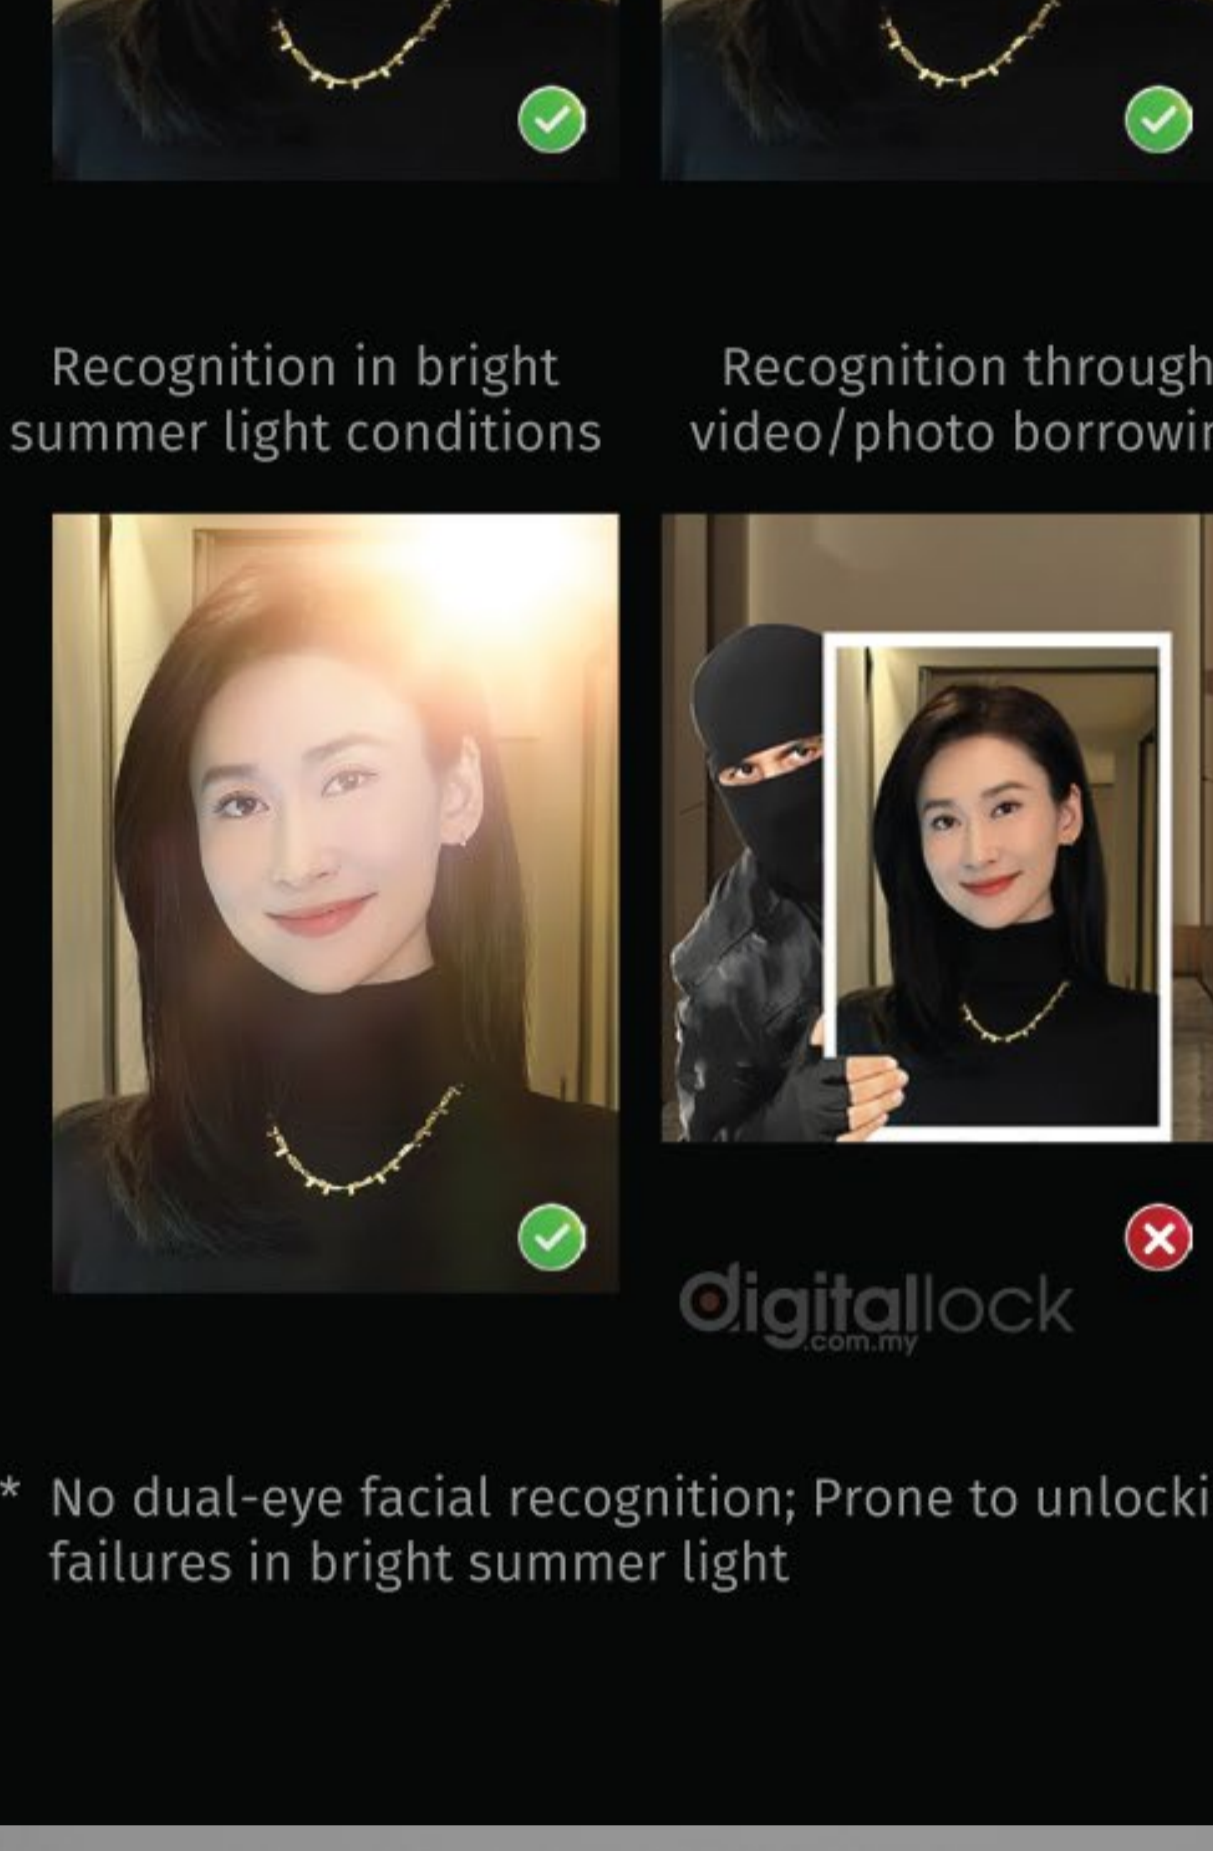

<0.5s
Fingerprint Extraction Time

<0.001%
False Acceptance Rate (FAR)

digitallock.com.my

Requires just a one-time enrollment.

No more worrying about fingerprint wear. Our system provides 360° fingerprint recognition without the need for multiple touches. Even if the skin's surface changes or wears after the initial enrollment, it will still be recognized flawlessly.

digitallock.com.my

Infrared Night Vision Lighting.

Achieve recognition even in complete darkness: Featuring 850nm dual infrared cameras, our system automatically provides illumination in low-light environments. With real-time detection within an 80cm semi-circle range, it preemptively activates the capture system. This ensures seamless nighttime recognition for unlocking and capturing in hallways.

Proven Effectiveness in Testing

Overcomes various appearance limitations

* No dual-eye facial recognition; Prone to unlocking failures in bright summer light

24/7 Monitoring of Suspicious Activity.

Equipped with advanced monitoring, our system uses AI to reduce power consumption and avoid unnecessary recordings, providing early warnings, access for trusted individuals, and capturing images of suspicious persons.

5-inch Display for Clear and Detailed Viewing.

Equipped with a flagship-grade image sensor and a high-definition wide-angle camera, it captures almost no blind spots, delivering image clarity several times greater than 720P.