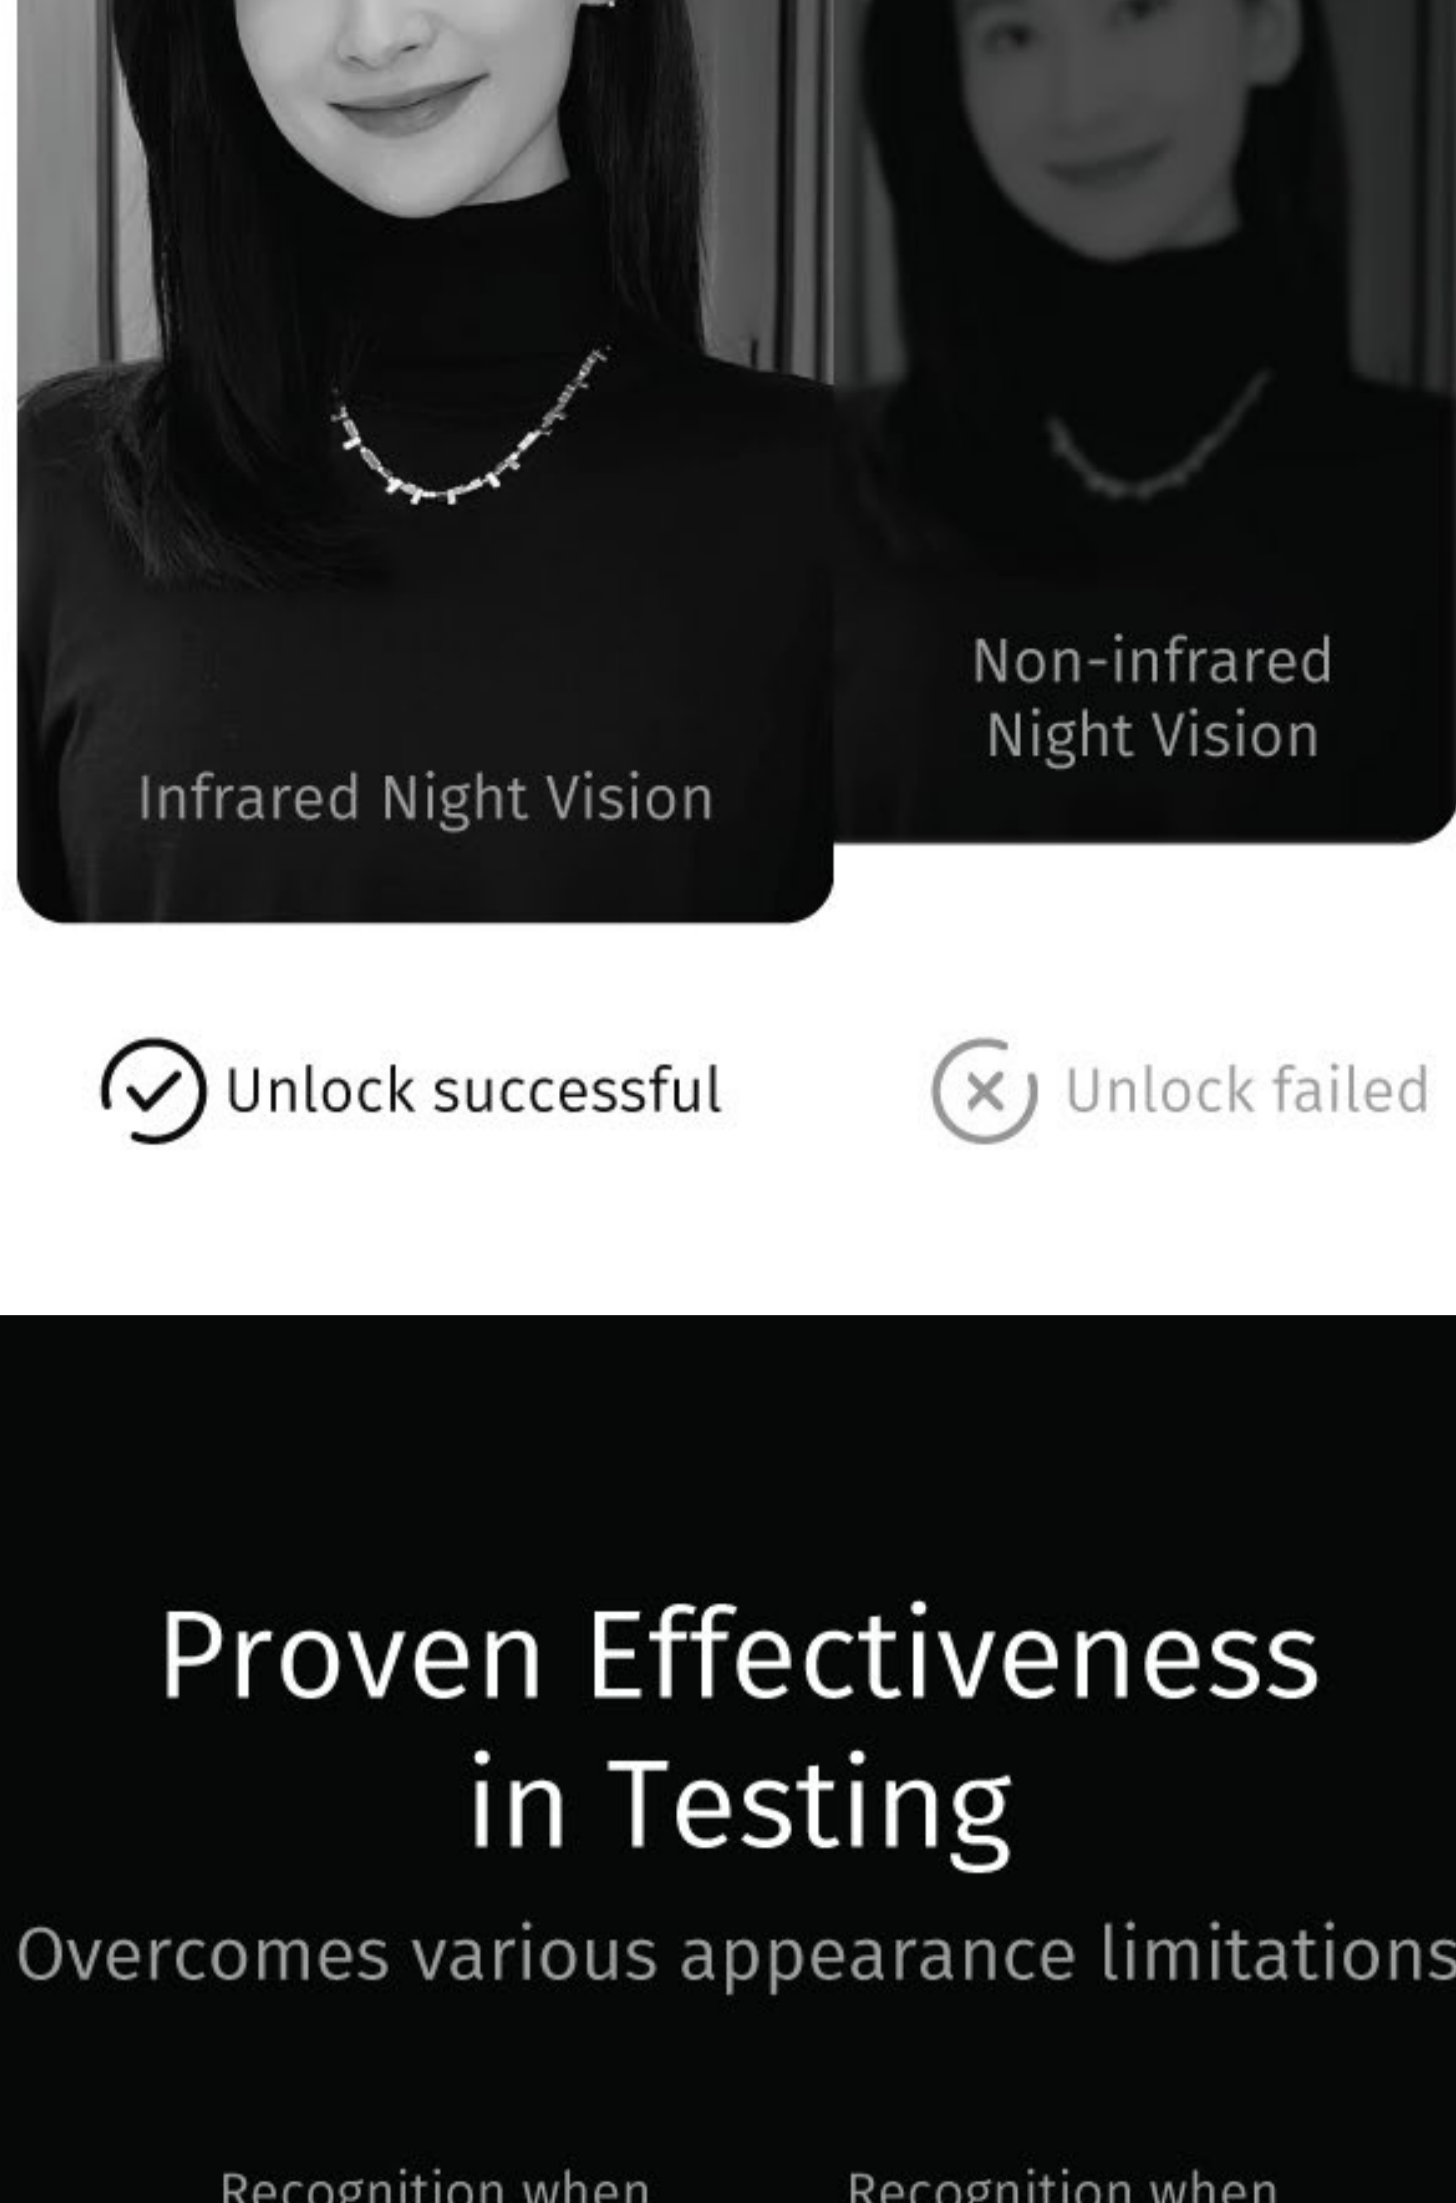

Infrared Night Vision Lighting.

Achieve recognition even in complete darkness: Featuring 850nm dual infrared cameras, our system automatically provides illumination in low-light environments. With real-time detection within an 80cm semi-circle range, it preemptively activates the capture system. This ensures seamless nighttime recognition for unlocking and capturing in hallways.